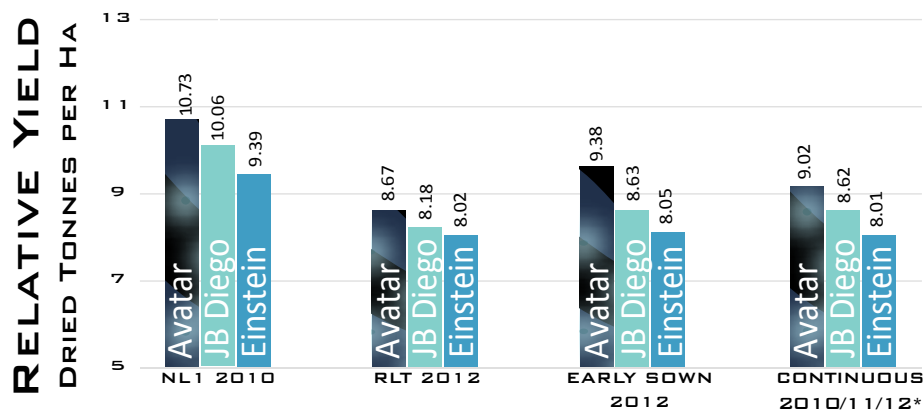

AVATAR

WINTER WHEAT

SUITABLE FOR

Parentage ; Lion x Istabraq

Avatar delivers extremely consistent yield performance, as demonstrated in private & official trials over the past 3 years

Very Robust - Highest yielding wheat variety in 2012 RL trials (107%)

Outstanding Yield potential

Source: * = 3 years data from one site in Cork

Agronomic info

- Tillering capacity** Moderate
- Speed of Development** 6
- Suitable for sowing** from 20th September onwards
- Rotation** Trials to date would suggest Avatar is suited to sowing as a First, Second or Continuous wheat
- Earliness of maturity** Moderately Late (5)